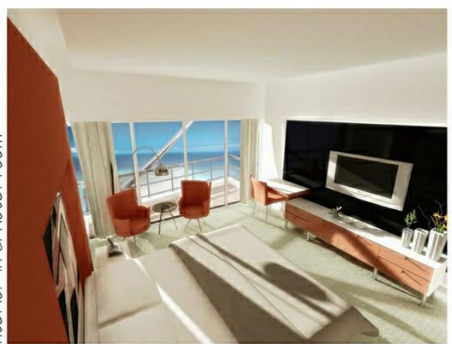

Interior in a hotel room