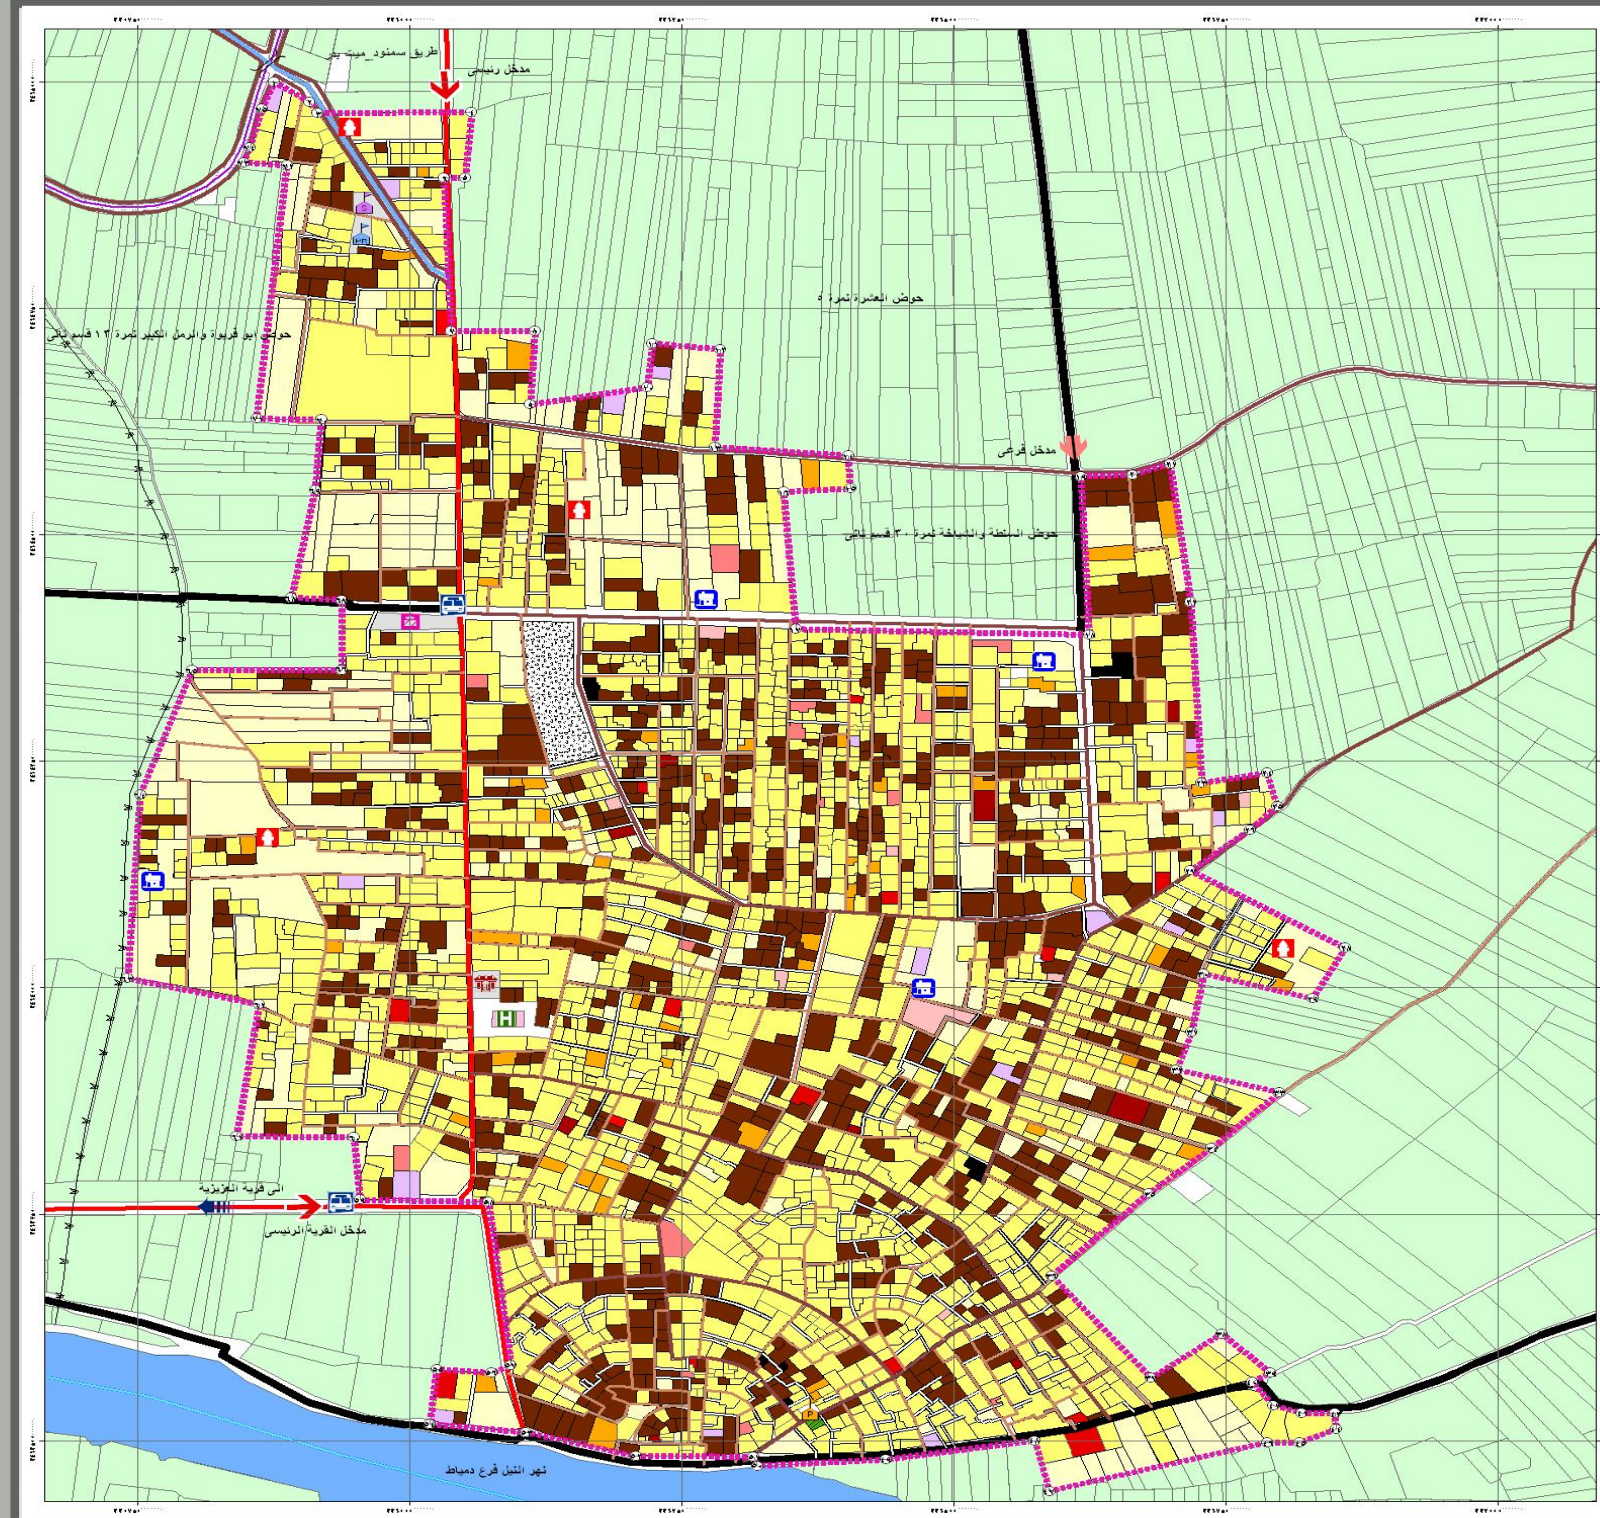

RURAL PLANNING PROJECTS

APRIL 2006

RURAL PLANNING OF 60 VILLAGES

VILLAGE OF MIT BADR HALAWA
SAMANOUD REGION

ELGARBEYA GOVERNORATE
EGYPT

Since 1976

EGYPTIAN HOUSE

FOR ARCHITECTURE & PLANNING